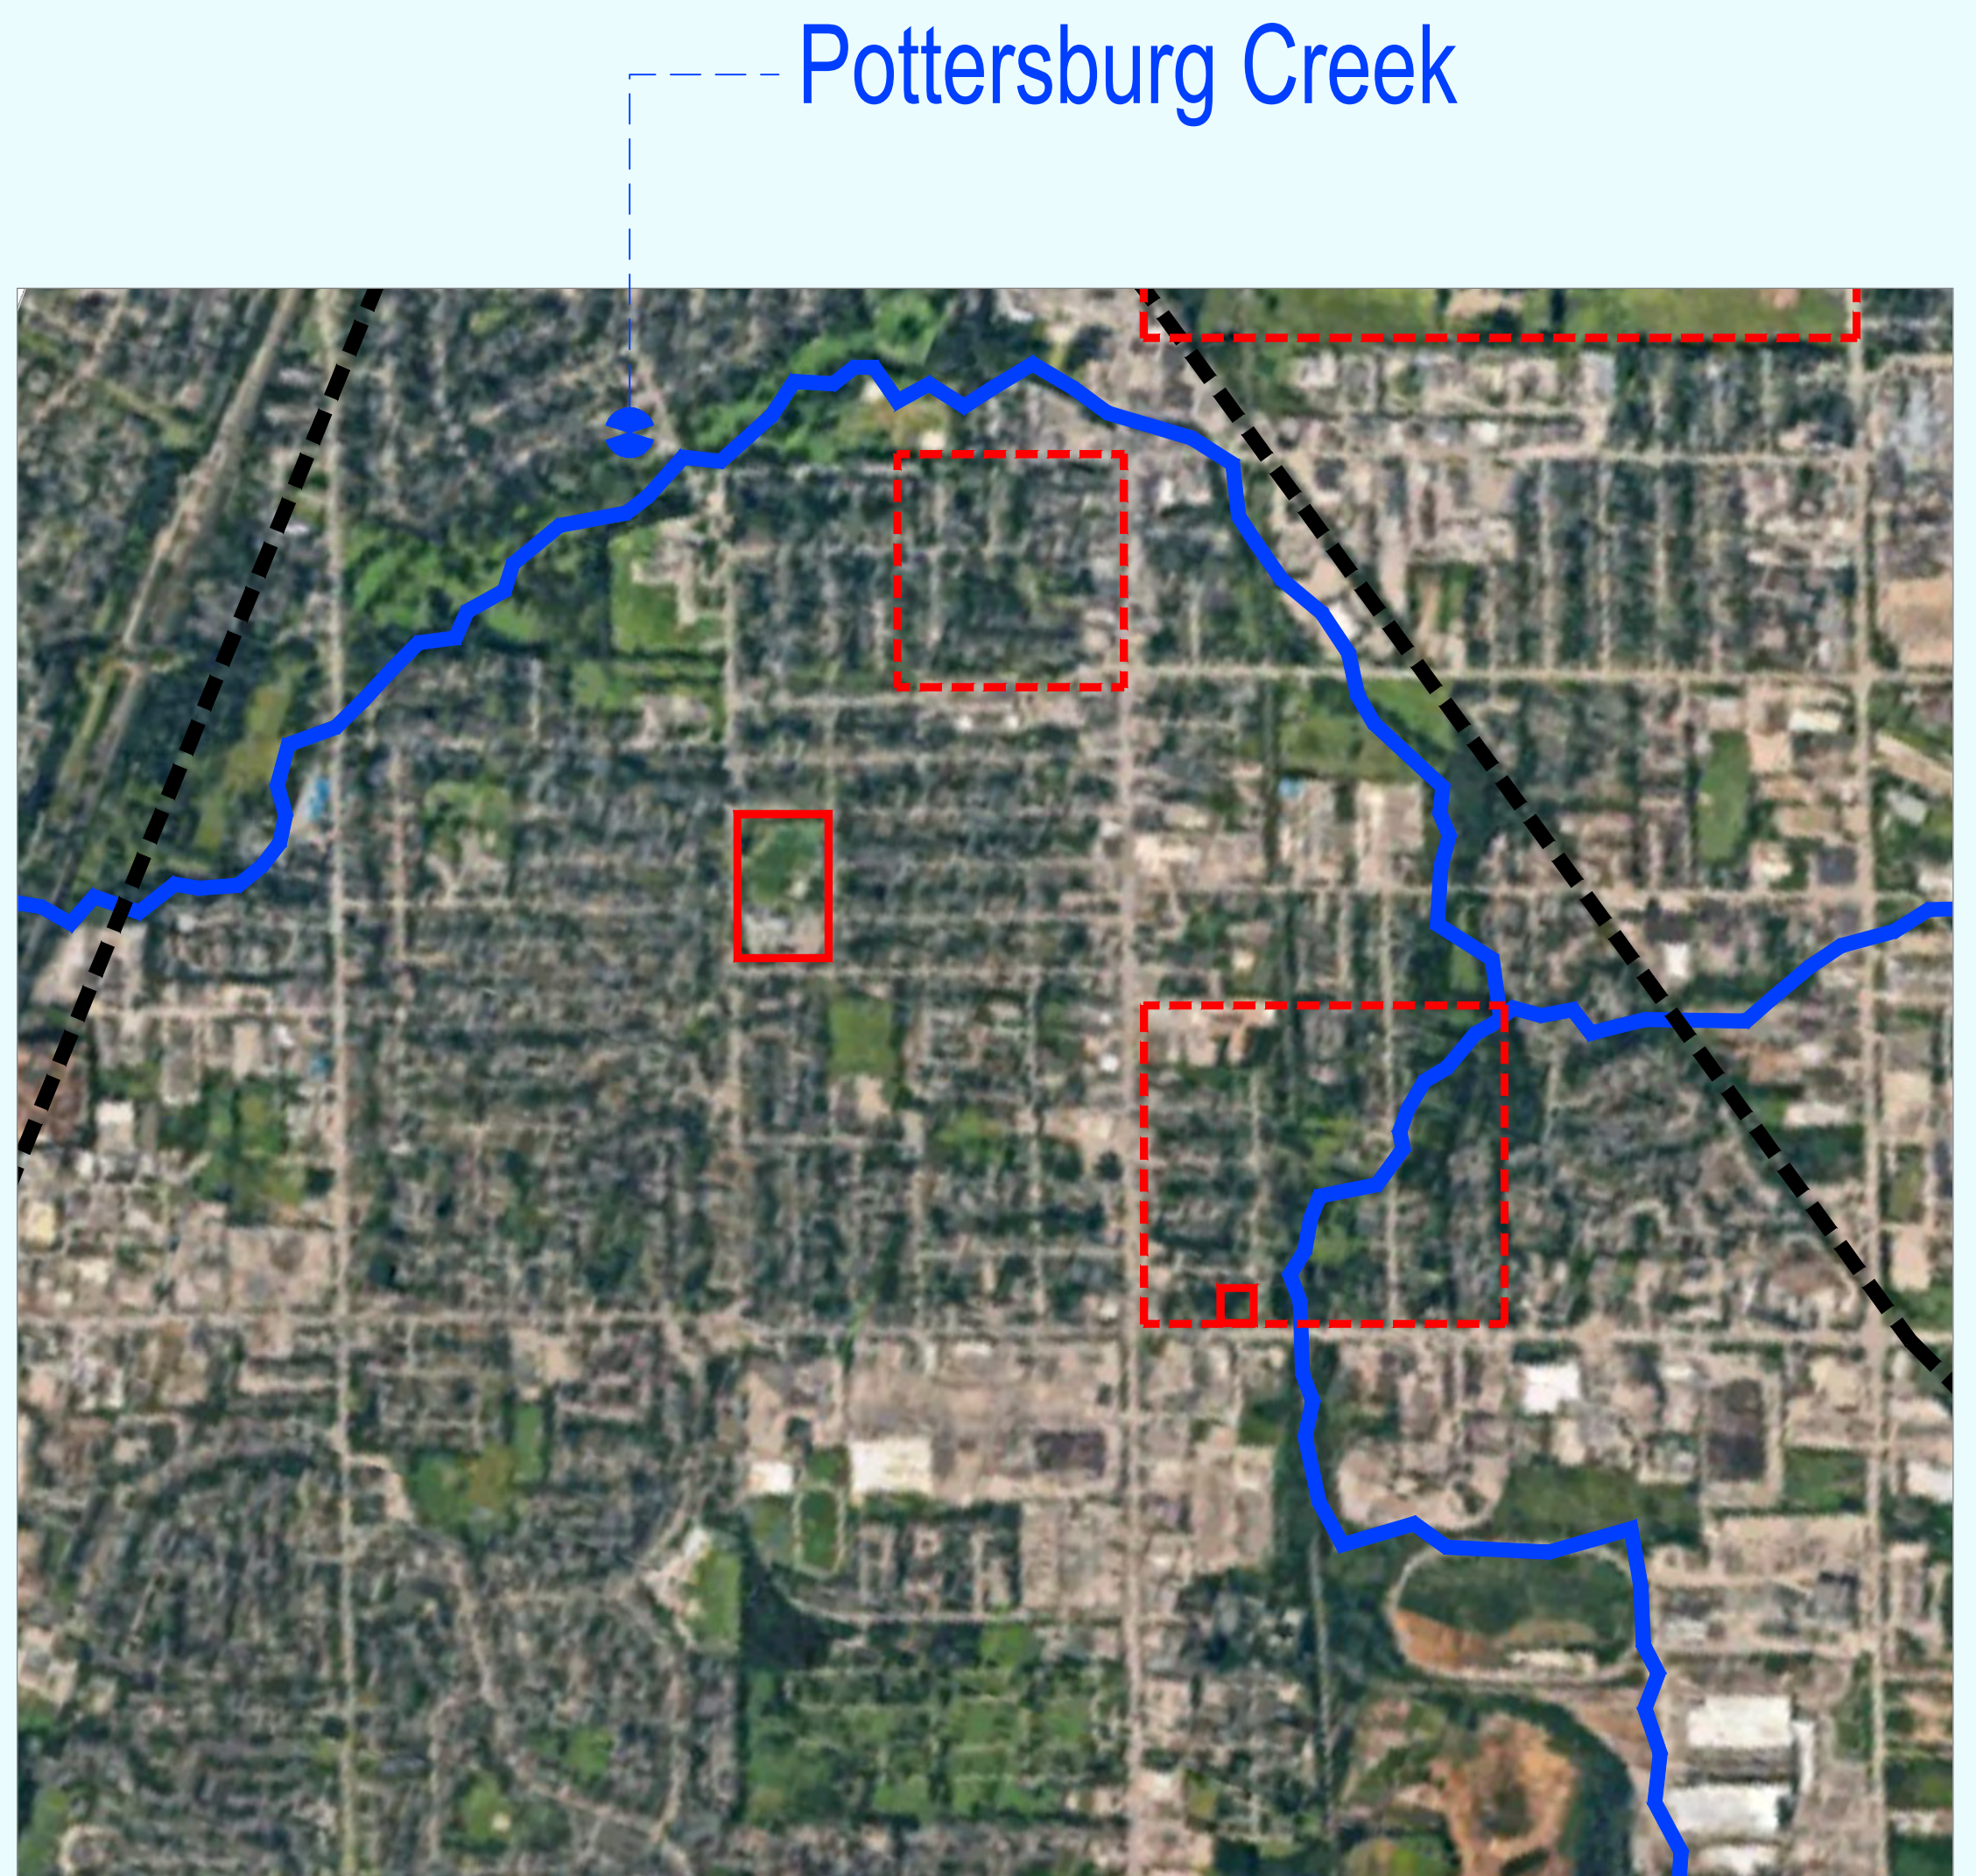

DID YOU KNOW ?

POTTERSBURG CREEK:

- is 44 km long
- contains 23 fish species
- has had volunteers in Culver Park have plant 205 trees along its length since 2011

Blacknose Dace

Bluntnose Minnow

Brook Stickleback

Central Stoneroller

Common Shiner

Creek Chub

Fantail Darter

Fathead Minnow

Greenside Darter

Hornyhead Chub

Johnny Darter

Largemouth Bass

Least Darter

Northern Hog Sucker

Northern Pike

Northern Redbelly Dace

Pumpkinseed

Rainbow Darter

Rock Bass

Rosyface Shiner

Smallmouth Bass

Striped Shiner

White Sucker